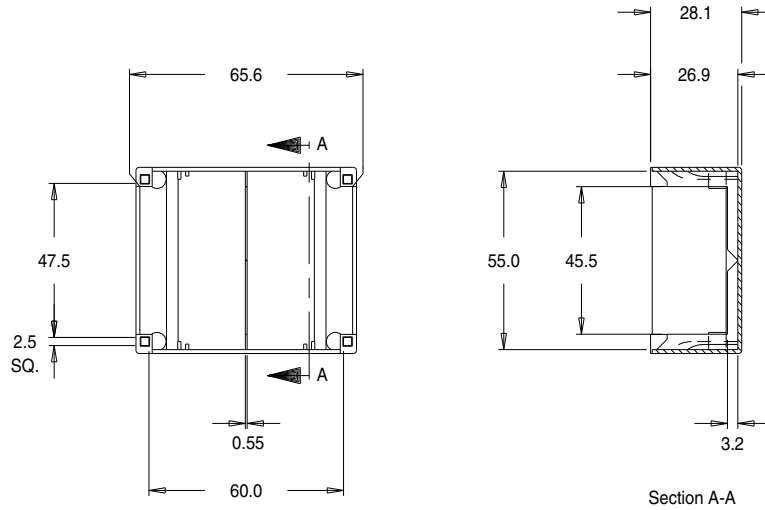

Part No. U39139  
UI39 x 13.5 'U' Range Box With Rib

Dimensions in millimetres.