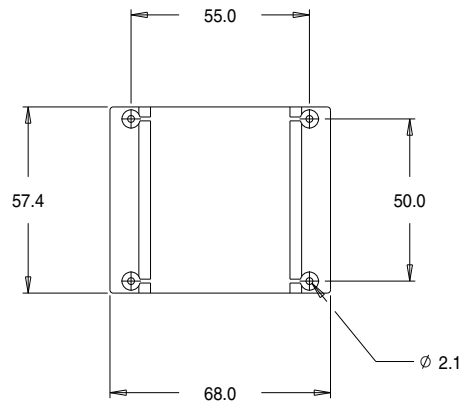

Part No. U39139  
UI39 x 13.5 'U' Range Box With Rib

Dimensions in millimetres.